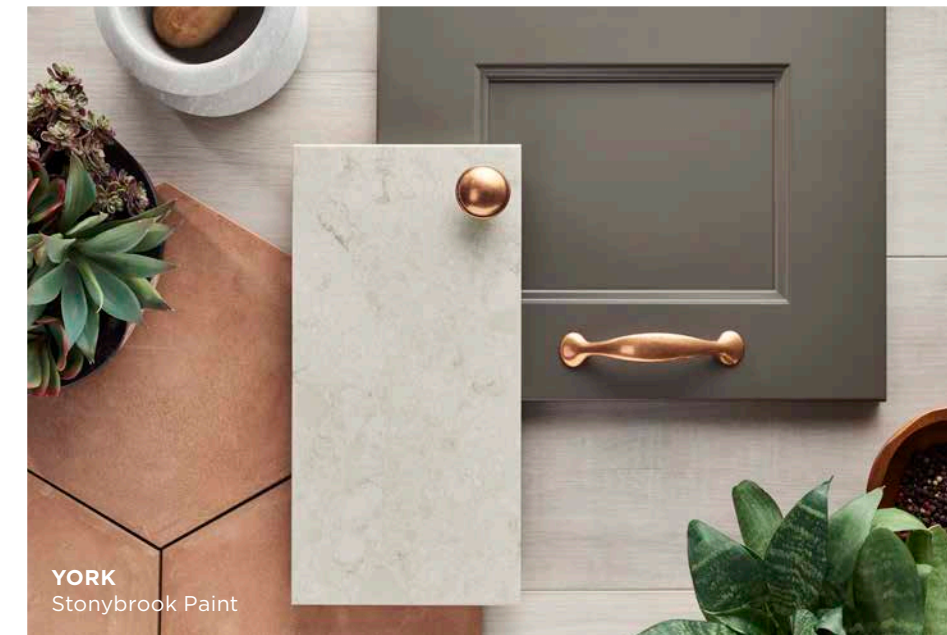

DARTMOUTH
Midnight Paint

DARTMOUTH
Hazelnut Stain