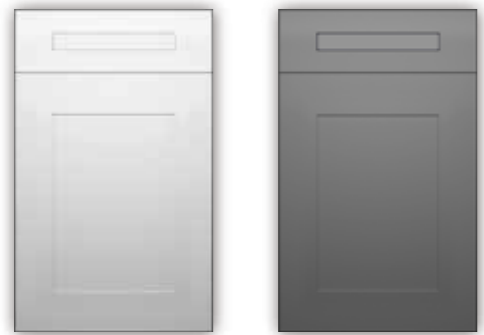

Cabinets: White Shaker & Gray Shaker

-SIMPLICITY & NEATHNESS