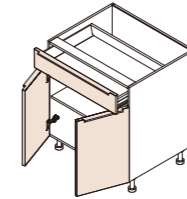

Item: Vanity Base With 2 Doors+1 Drawer
Code: VB24, 0VB30, VB36
HxD: 30" x 21"