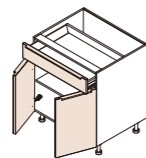

Item: Base Cabinet
Code: B24, B27, B30, B33, B36, B42
HxD: 30" x 24"