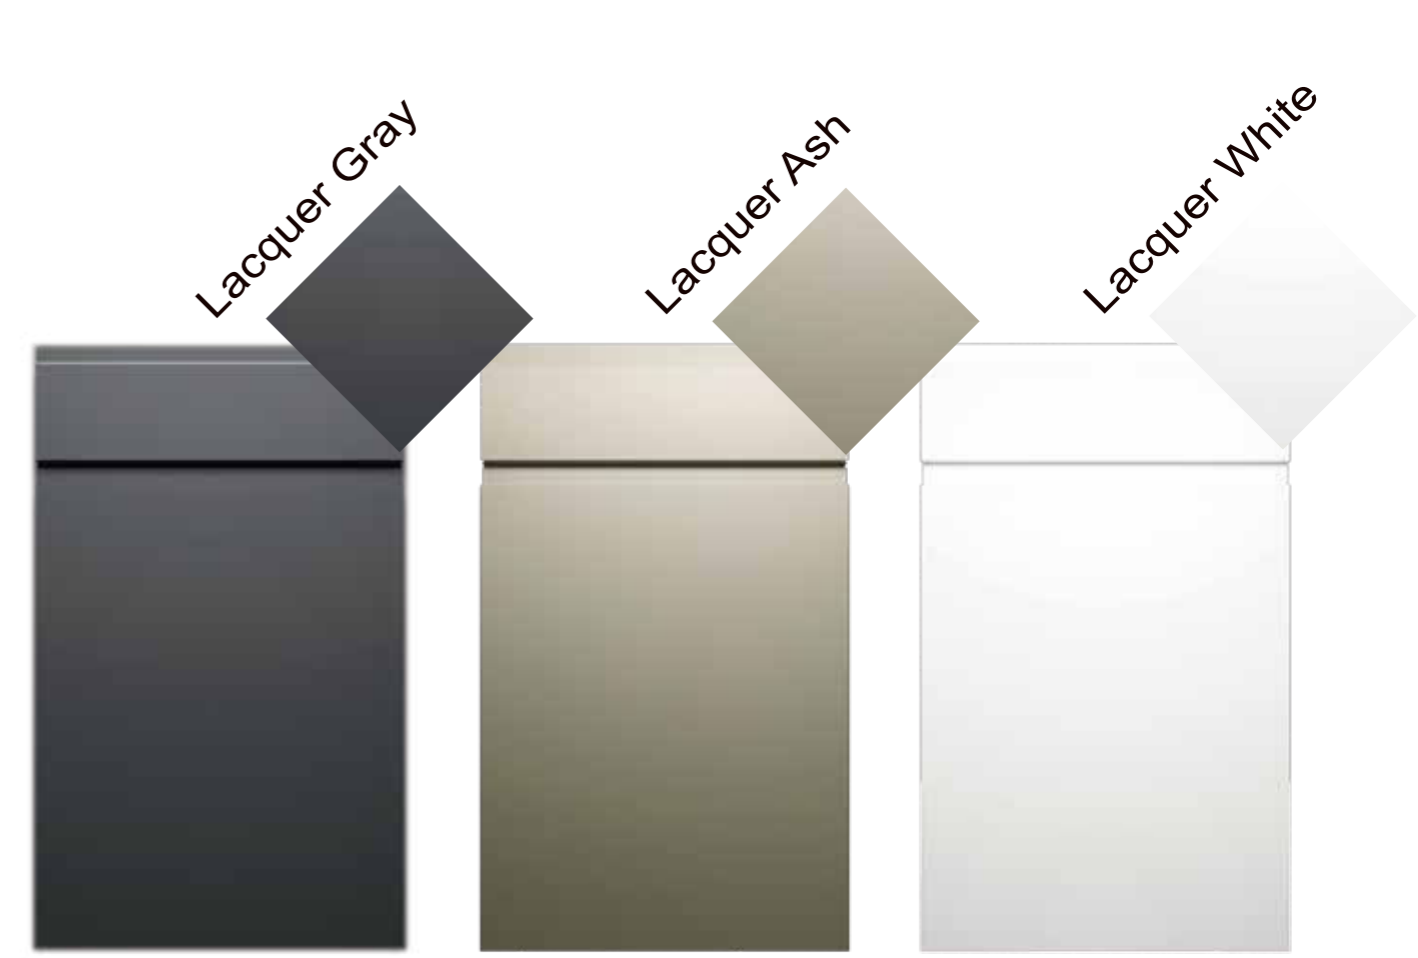

Lacquer Gray

Lacquer Ash

Lacquer White