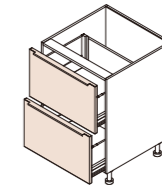

Item: Vanity Base With 2 Drawers
Code: VD12-2, VD15-2, VD18-2
VD21-2, VD24-2
HxD: 30" x 21"